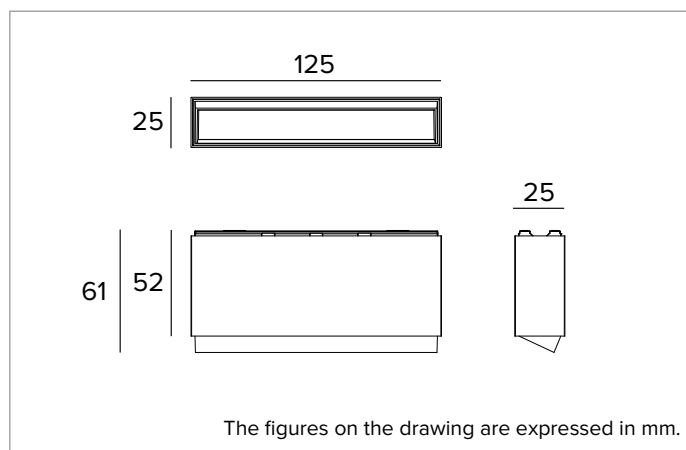

SOURCE

Hugh efficiency Ra90 LED Emitter.

Energy efficiency class: F

Nominal power: 7,3W

Nominal flux: 621lm

Colour rendering index: 90

Rf: 87.6

Rg: 103.9

CCT nominal: 2700K

Lifetime (L80/B10): >50000h tq +25°C

ILLUMINOTECHNICAL CHARACTERISTICS

Wall Washer optical system: a high reflectance anodised aluminium reflector, holographic diffuser filter, frame in black polycarbonate.

Optic: WALL WASHER

Optical efficiency: 64%

Fixture flux: 399lm

Luminous efficacy: 48lm/W

Photobiological safety: Compliant with RG1 low risk group

MECHANICAL CHARACTERISTICS

White painted die-cast aluminium body. Sizes 125x25mm.

Colour and finish: Plaster white

Dimensions: 25x125mm

Weight: 0.24Kg

Version: STANDARD

Degree of protection: IP20

ELECTRICAL CHARACTERISTICS

Fixture Power: 8W

Power supply: 48Vdc

Insulation Class: CLASS 3

Class F: YES

Ambient temperature: 0°C / +25°C

INSTALLATION

Extremely rapid, versatile and simple mechanical and electrical coupling system using magnets which support the fixture on the Power Track and feed power inside the fixture on all versions.

NOTES

110-277Vac version available on request.

WARRANTY

5 years.

Due to the technological evolution of the electronic components, the data provided may be updated, and as such, confirmation must be requested during the order process.

Luminous flux and power supply have +/-10% tolerances with respect to the indicated value. tq +25°C (CIE 121).

We reserve the right to make technical changes.

Targetti Sankey S.r.l.
Via Pratese, 164
50145 Firenze - Italy
Tel: +39 055 37911
targetti.com
targetti@targetti.com

CCIAA Firenze
Share Capital:
€ 500.000,00
VAT N. (IT):
01537660480
R.E.A.: FI-275656

TARGETTI